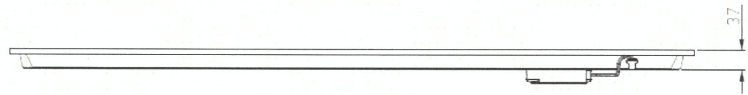

Features

- System efficiency 140lm/W(max)
- 3800lm lumen output 600x600 and 300x1200mm versions; 5400lm for 600x1200
- CRI 80 and CRI90 are both available
- Higher lumen output 4800lm is available for 600*600mm size and 6800lm for 600*1200mm size with UGR19

Applications

- Open plan office
- Public indoor area
- Meeting/Training room
- Supermarket

PHILIPS

Specifications

Type	RC099V G3
System lumen output	<p>GC/GM/New Zealand version Max: 3800lm (NOC); 3600lm(UGR19) for 600x600/300x1200mm Max: 5400lm (NOC); 5000lm (UGR19) for 600x1200mm</p> <p>Dedicated Australia version 3200lm (ANZ UGR norm (>400lux)-Project channel) for 600x600/300x1200mm 3400lm (ANZ UGR norm (>400lux)-Project channel) for 600x600/300x1200mm 2900lm (ANZ UGR norm-Project channel) for 600x600/300x1200mm 5000lm (ANZ UGR norm-Project channel) for 600x1200mm</p> <p>High lm output version 4800lm with UGR19 at 600x600mm; 6800lm with UGR19 at 600x1200mm</p> <p>Lite version 3800lm (NOC) : 600*600mm</p>
Voltage	220-240V 50/60Hz
Efficacy	120lm/w (NOC); 140lm/w (NOC); 110lm/w (UGR19); 130lm/w (UGR19); Lite version: 110lm/w CAU OC version: 110lm/w; 120lm/w
Power factor	0.9
LED driver	PSU fix output; PSD Dali; Wireless Interact (WIA) ; Sensor ready Interact (SIA) ; EcoSet
SDCM	4
CRI	80 / 90
Color temperature	4000/5000/6500K
Materials and finishing	Metal sheet back cover housing
Lifetime	50,000 hours (70% lumen maintenance @ Ta = 25°C)
Working Temperature Range	0°C < Ta < 40°C
Dimensions	595x595; 295x1195; 595x1195mm
Mounting Type	Recessed T-bar; Suspended (through suspension accessory. No frame); Plaster ceiling(through accessory)
IP rating	IP20
Certifications	CB, CCC, SAA(AU only)

PHILIPS

5237
CÔNG
NHỆM
GNI
TNA
PHỒ

Dimension drawings

PHILIPS