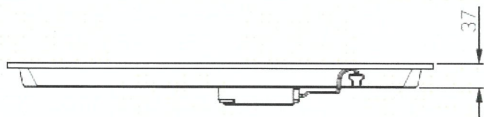

Applications

- Open plan office
- Public indoor area
- Meeting/Training room
- Supermarket

PHILIPS

Specifications

Type	RC099V G3
System lumen output	<p>GC/GM/New Zealand version Max: 3800lm (NOC); 3600lm(UGR19) for 600x600/300x1200mm Max: 5400lm (NOC); 5000lm (UGR19) for 600x1200mm</p> <p>Dedicated Australia version 3200lm (ANZ UGR norm (>400lux)-Project channel) for 600x600/300x1200mm 3400lm (ANZ UGR norm (>400lux)-Project channel) for 600x600/300x1200mm 2900lm (ANZ UGR norm-Project channel) for 600x600/300x1200mm 5000lm (ANZ UGR norm-Project channel) for 600x1200mm</p> <p>High lm output version 4800lm with UGR19 at 600x600mm; 6800lm with UGR19 at 600x1200mm</p> <p>Lite version 3800lm (NOC) : 600*600mm</p>
Voltage	220-240V 50/60Hz
Efficacy	120lm/w (NOC); 140lm/w (NOC); 110lm/w (UGR19); 130lm/w (UGR19); Lite version: 110lm/w CAU OC version: 110lm/w; 120lm/w
Power factor	0.9
LED driver	PSU fix output; PSD Dali; Wireless Interact (WIA) ; Sensor ready Interact (SIA) ; EcoSet
SDCM	4
CRI	80 / 90
Color temperature	4000/5000/6500K
Materials and finishing	Metal sheet back cover housing
Lifetime	50,000 hours (70% lumen maintenance @ Ta = 25°C)
Working Temperature Range	0°C < Ta < 40°C
Dimensions	595x595; 295x1195; 595x1195mm
Mounting Type	Recessed T-bar; Suspended (through suspension accessory. No frame); Plaster ceiling(through accessory)
IP rating	IP20
Certifications	CB, CCC, SAA(AU only)

PHILIPS

5237
CÔNG
NHỆM
GNI
TNA
PHỒ

Dimension drawings

PHILIPS