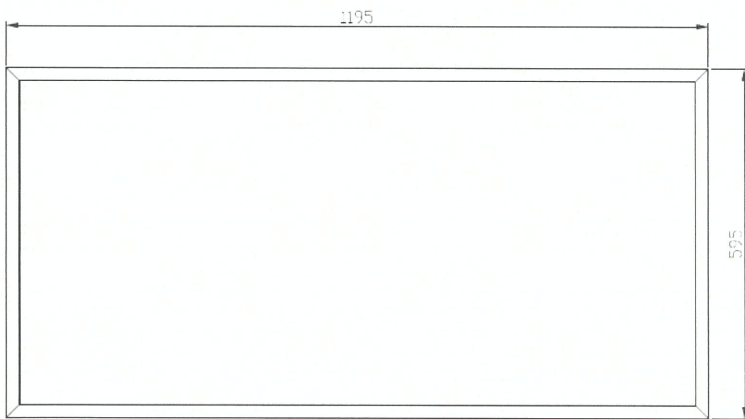

Features

- System efficiency 140lm/W(max)
- 3800lm lumen output 600x600 and 300x1200mm versions; 5400lm for 600x1200
- CRI 80 and CRI90 are both available
- Higher lumen output 4800lm is available for 600*600mm size and 6800lm for 600*1200mm size with UGR19

Applications

- Open plan office
- Public indoor area
- Meeting/Training room
- Supermarket

PHILIPS

Specifications

Type	RC099V G3
System lumen output	<p>GC/GM/New Zealand version Max: 3800lm (NOC); 3600lm(UGR19) for 600x600/300x1200mm Max: 5400lm (NOC); 5000lm (UGR19) for 600x1200mm</p> <p>Dedicated Australia version 3200lm (ANZ UGR norm (>400lux)-Project channel) for 600x600/300x1200mm 3400lm (ANZ UGR norm (>400lux)-Project channel) for 600x600/300x1200mm 2900lm (ANZ UGR norm-Project channel) for 600x600/300x1200mm 5000lm (ANZ UGR norm-Project channel) for 600x1200mm</p> <p>High lm output version 4800lm with UGR19 at 600x600mm; 6800lm with UGR19 at 600x1200mm</p> <p>Lite version 3800lm (NOC) : 600*600mm</p>
Voltage	220-240V 50/60Hz
Efficacy	120lm/w (NOC); 140lm/w (NOC); 110lm/w (UGR19); 130lm/w (UGR19); Lite version: 110lm/w CAU OC version: 110lm/w; 120lm/w
Power factor	0.9
LED driver	PSU fix output; PSD Dali; Wireless Interact (WIA) ; Sensor ready Interact (SIA) ; EcoSet
SDCM	4
CRI	80 / 90
Color temperature	4000/5000/6500K
Materials and finishing	Metal sheet back cover housing
Lifetime	50,000 hours (70% lumen maintenance @ Ta = 25°C)
Working Temperature Range	0°C < Ta < 40°C
Dimensions	595x595; 295x1195; 595x1195mm
Mounting Type	Recessed T-bar; Suspended (through suspension accessory. No frame); Plaster ceiling(through accessory)
IP rating	IP20
Certifications	CB, CCC, SAA(AU only)

PHILIPS

5237
CÔNG
NHỆM
GNI
TNA
PHỒ

Dimension drawings

PHILIPS