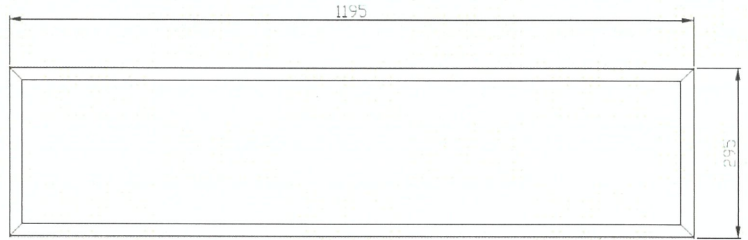

Applications

- Open plan office
- Public indoor area
- Meeting/Training room
- Supermarket

PHILIPS

Specifications

Type	RC099V G3
System lumen output	<p>GC/GM/New Zealand version Max: 3800lm (NOC); 3600lm(UGR19) for 600x600/300x1200mm Max: 5400lm (NOC); 5000lm (UGR19) for 600x1200mm</p> <p>Dedicated Australia version 3200lm (ANZ UGR norm (>400lux)-Project channel) for 600x600/300x1200mm 3400lm (ANZ UGR norm (>400lux)-Project channel) for 600x600/300x1200mm 2900lm (ANZ UGR norm-Project channel) for 600x600/300x1200mm 5000lm (ANZ UGR norm-Project channel) for 600x1200mm</p> <p>High lm output version 4800lm with UGR19 at 600x600mm; 6800lm with UGR19 at 600x1200mm</p> <p>Lite version 3800lm (NOC) : 600*600mm</p>
Voltage	220-240V 50/60Hz
Efficacy	120lm/w (NOC); 140lm/w (NOC); 110lm/w (UGR19); 130lm/w (UGR19); Lite version: 110lm/w CAU OC version: 110lm/w; 120lm/w
Power factor	0.9
LED driver	PSU fix output; PSD Dali; Wireless Interact (WIA) ; Sensor ready Interact (SIA) ; EcoSet
SDCM	4
CRI	80 / 90
Color temperature	4000/5000/6500K
Materials and finishing	Metal sheet back cover housing
Lifetime	50,000 hours (70% lumen maintenance @ Ta = 25°C)
Working Temperature Range	0°C < Ta < 40°C
Dimensions	595x595; 295x1195; 595x1195mm
Mounting Type	Recessed T-bar; Suspended (through suspension accessory. No frame); Plaster ceiling(through accessory)
IP rating	IP20
Certifications	CB, CCC, SAA(AU only)

PHILIPS

5237
CÔNG
NHỆM
GNI
TNA
PHỒ

Dimension drawings

PHILIPS