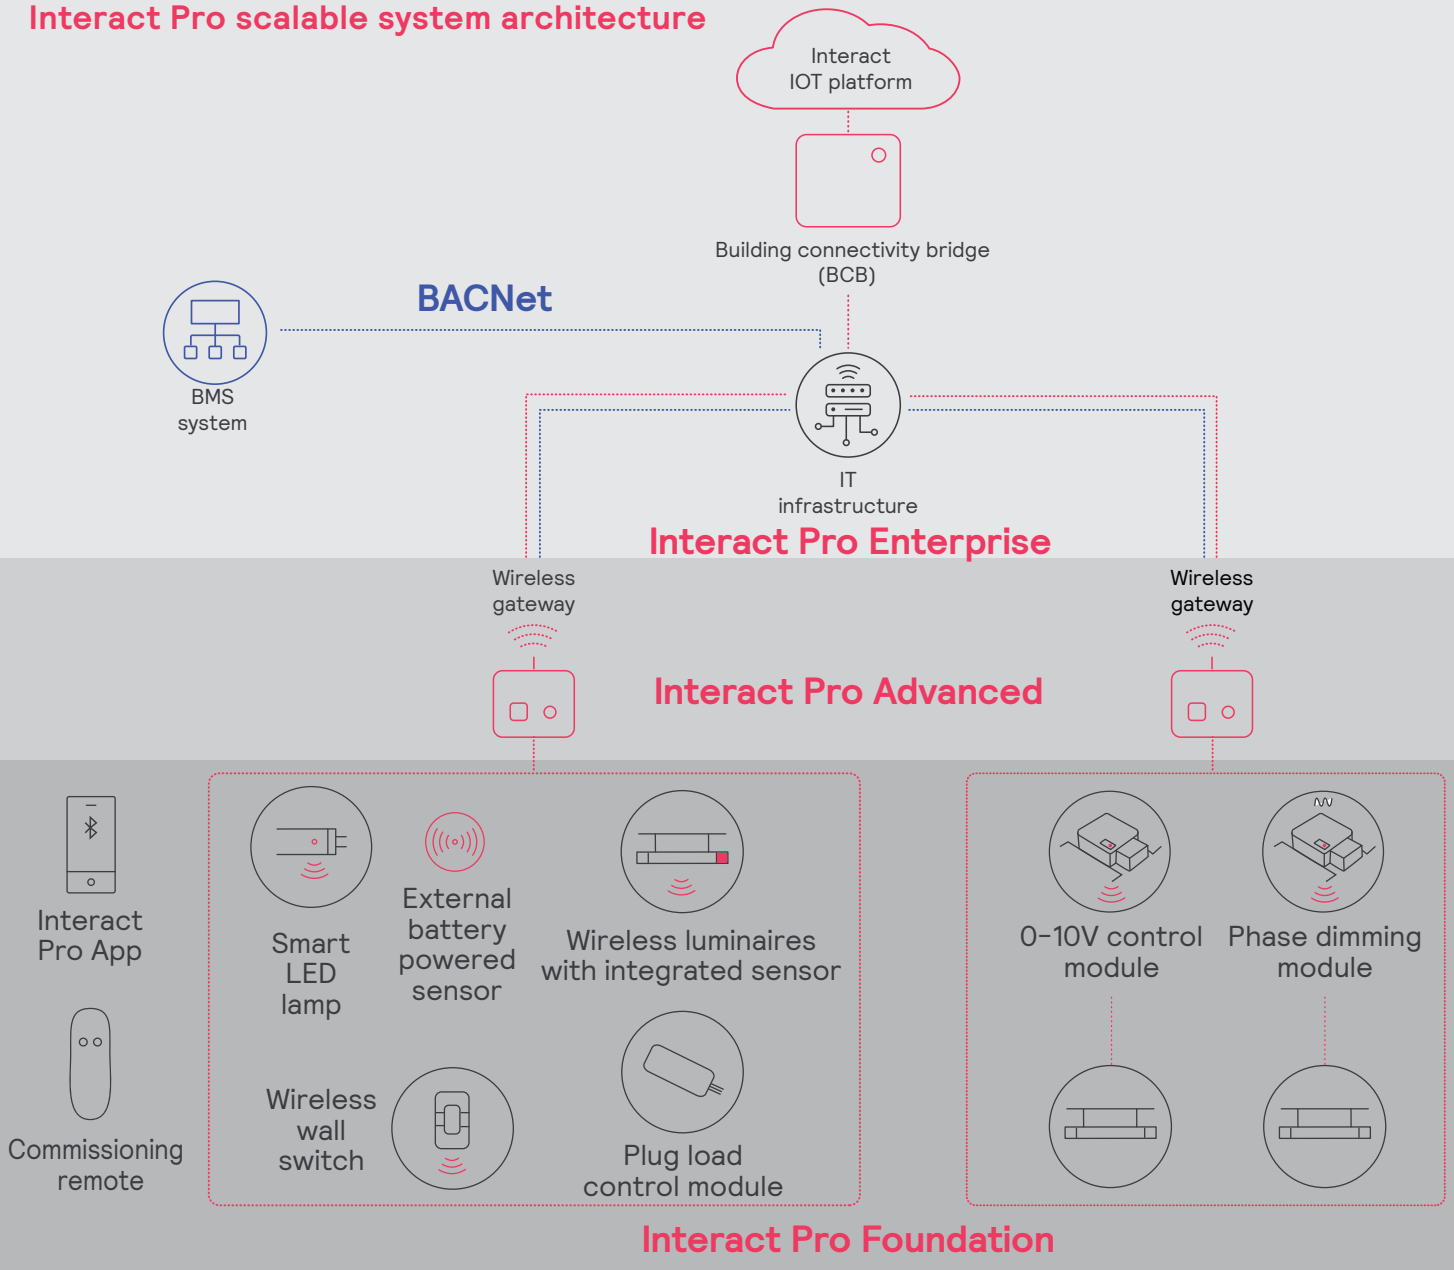

# Interact Pro scalable system architecture

Foundation devices								
Optional devices for Advanced						* Can be deployed with smart lamps in Foundation and Enterprise setups		
Optional devices for Enterprise								