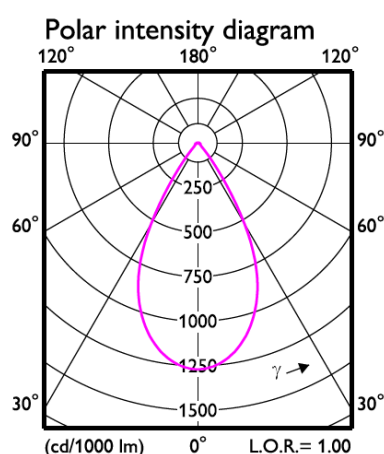

Product Data _ DALI

Types (BY698P G5 PSD)	LED105	LED150	LED200	LED250	LED300
Lumen Output (typ.)	10500lm	15000lm	20000lm	25000lm	30000lm
System Power (typ.)	72W	102W	134W	168W	205W
Tolerance	-10%/+10%				
System Efficacy (typ.)	150lm/W				
CCT (typ.)	4000K / 6500K / 5000K(only CAU)				
CRI	80; 70 (ETO)				
Color consistency	5 SDCM				
IP/IK rating	IP65 / IK08				
Classification	Class I				
Operation Temperature	-30°C to +50°C (Ta35°C)				
Lifetime	75Khrs L70B50 @35°C				
Optics	WB; NB				
UGR (typ.)	UGR 25 (WB); UGR 22 (NB)				
Input Voltage	220-240V, 50/60 Hz				
Power factor	0.95				
Surge projection	4KV/4KV				
THD	<15%				
Flicker (Max. driver ripple)	<3.2%				
Mounting / Installation	Suspension (Hook/Pipe); Surfaced (Bracket)				
	(Hook NOT included in the package for GC version, Default included in the package for Others);				
	Optional: Pipe; Bracket				
Warranty	3 years				
Housing Color	RAL7012				
Diameter (mm)	Φ330	Φ330	Φ330	Φ393	Φ393
Height (mm)	99	99	99	126	126
Weight (KGS)	3.2	3.2	3.2	6.3	6.3
Certification	CCC/CB/EMC/CE/SAA				

Photometry

WB

NB