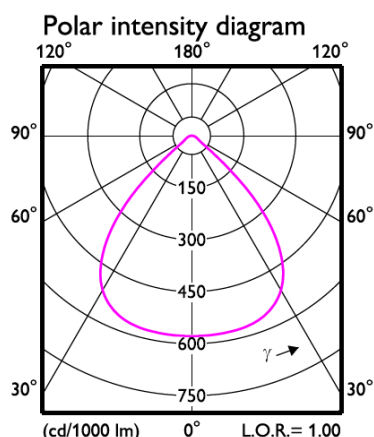

Product Data _ Cold Room

Types (BY690P PSU)	LED105	LED150	LED200	LED250	LED300
Lumen Output (typ.)	10500lm	15000lm	20000lm	25000lm	30000lm
System Power (typ.)	67W	95W	126W	157W	192W
Tolerance	-10%/+10%				
System Efficacy (typ.)	160lm/W				
CCT (typ.)	4000K / 6500K				
CRI	80				
Color consistency	5 SDCM				
IP/IK rating	IP66 / IK08				
Classification	Class I				
Operation Temperature	-40°C to +50°C (Ta35°C)				
Operation Humidity	0 to 100%				
Lifetime	75Khrs L70B50 @35°C				
Optics	WB; NB				
UGR (typ.)	UGR 25 (WB); UGR 22 (NB)				
Input Voltage	220-240V, 50/60 Hz				
Power factor	0.95				
Surge projection	4KV/4KV				
THD	<15% (<20% for LED105 PSU)				
Flicker (Max. driver ripple)	<30%				
Mounting / Installation	Suspension (Hook/Pipe); Surfaced (Bracket)				
	(Hook NOT included in the package for GC version, Default included in the package for GM version);				
Warranty	3 years				
Housing Color	RAL7012				
Diameter (mm)	Φ290	Φ290	Φ330	Φ393	Φ393
Height (mm)	90	90	99	99	99
Weight (KGS)	1.9	1.9	2.6	4.2	4.2
Certification	CCC/CB				

* Regular maintenance (long time light-on) is recommended, guidance follow MI

Photometry

WB