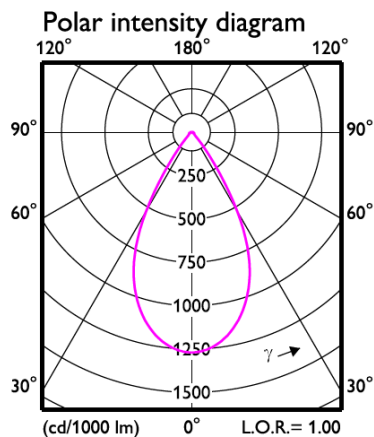

Product Data _ Cold Room

Types (BY690P PSU)	LED105	LED150	LED200	LED250	LED300
Lumen Output (typ.)	10500lm	15000lm	20000lm	25000lm	30000lm
System Power (typ.)	67W	95W	126W	157W	192W
Tolerance	-10%/+10%				
System Efficacy (typ.)	160lm/W				
CCT (typ.)	4000K / 6500K				
CRI	80				
Color consistency	5 SDCM				
IP/IK rating	IP66 / IK08				
Classification	Class I				
Operation Temperature	-40°C to +50°C (Ta35°C)				
Operation Humidity	0 to 100%				
Lifetime	75Khrs L70B50 @35°C				
Optics	WB; NB				
UGR (typ.)	UGR 25 (WB); UGR 22 (NB)				
Input Voltage	220-240V, 50/60 Hz				
Power factor	0.95				
Surge projection	4KV/4KV				
THD	<15% (<20% for LED105 PSU)				
Flicker (Max. driver ripple)	<30%				
Mounting / Installation	Suspension (Hook/Pipe); Surfaced (Bracket)				
	(Hook NOT included in the package for GC version, Default included in the package for GM version);				
Warranty	3 years				
Housing Color	RAL7012				
Diameter (mm)	Φ290	Φ290	Φ330	Φ393	Φ393
Height (mm)	90	90	99	99	99
Weight (KGS)	1.9	1.9	2.6	4.2	4.2
Certification	CCC/CB				

* Regular maintenance (long time light-on) is recommended, guidance follow MI

Photometry

WB

NB