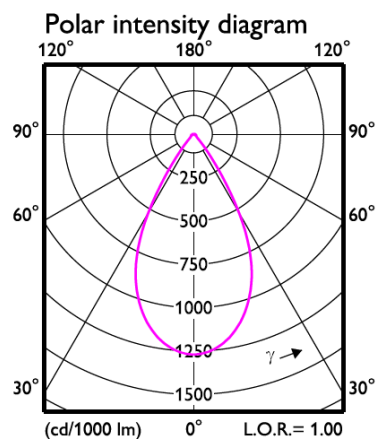

Product Data _ Fixed

Types (BY698P G5 PSU)	LED105	LED150	LED200	LED250	LED300
Lumen Output (typ.)	10500lm	15000lm	20000lm	25000lm	30000lm
System Power (typ.)	67W	95W	126W	157W	192W
Tolerance	-10%/+10%				
System Efficacy (typ.)	160lm/W				
CCT (typ.)	4000K / 6500K / 5000K(only CAU)				
CRI	80; 70 (ETO)				
Color consistency	5 SDCM				
IP/IK rating	IP65 / IK08				
Classification	Class I				
Operation Temperature	-30°C to +50°C (Ta35°C)				
Lifetime	75Khrs L70B50 @35°C				
Optics	WB; NB				
UGR (typ.)	UGR 25 (WB); UGR 22 (NB)				
Input Voltage	220-240V, 50/60 Hz				
Power factor	0.95				
Surge projection	4KV/4KV				
THD	<15% (<20% for LED105 PSU)				
Flicker (Max. driver ripple)	<30%				
Mounting / Installation	Suspension (Hook/Pipe); Surfaced (Bracket)				
	(Hook NOT included in the package for GC version, Default included in the package for Others);				
	Optional: Pipe; Bracket				
Warranty	3 years				
Housing Color	RAL7012				
Diameter (mm)	Φ290	Φ290	Φ330	Φ393	Φ393
Height (mm)	90	90	99	99	99
Weight (KGS)	1.9	1.9	2.6	4.2	4.2
Certification	CCC/CB/EMC/CE/SAA				

Photometry

WB

NB