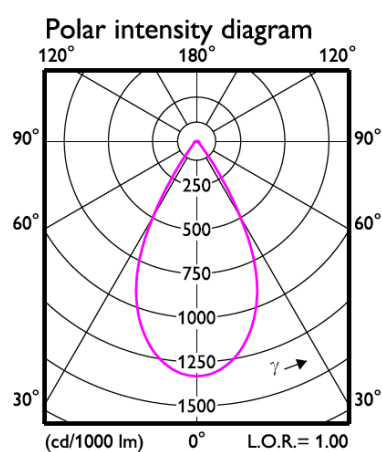

Product Data _ Interact

Types (BY698P G5 Connected)	LED105 (ETO)	LED150	LED200	LED250	LED300
Lumen Output (typ.)	(10500lm)	15000lm	20000lm	25000lm	30000lm
System Power (typ.)	(68W)	98W	133W	166W	203W
Tolerance	-10%/+10%				
System Efficacy (typ.)	150lm/W				
CCT (typ.)	4000K / 6500K / 5000K(only CAU)				
CRI	80				
Color consistency	5 SDCM				
IP/IK rating	IP65 / IK05				
Classification	Class I				
Operation Temperature	-30°C to +50°C (Ta35°C)				
Lifetime	75Khrs L70B50 @35°C				
Optics	WB; NB				
UGR (typ.)	UGR 25 (WB); UGR 22 (NB)				
Input Voltage	220-240V, 50/60 Hz				
Power factor	0.95				
Surge projection	4KV/4KV				
THD	<15%				
Flicker (Max. driver ripple)	<3.2%				
Mounting / Installation	Suspension (Suspension Kit/Pipe Nut); Surfaced (Bracket)				
	(Suspension Kit NOT included in the package for GC version, Default included in the package for Others);				
	Optional: Pipe Nut; Bracket				
Warranty	3 years				
Sensor	SNH210 IA (Integrated)				
Housing Color	RAL7012				
Diameter (mm)	(Φ393)	Φ393	Φ393	Φ393	Φ393
Height (mm)	(99)	99	99	126	126
Weight (KGS)	(5.3)	5.3	5.3	6.6	6.6
Certification	CCC/CB/EMC/CE/SAA/RED				

Photometry

WB

NB