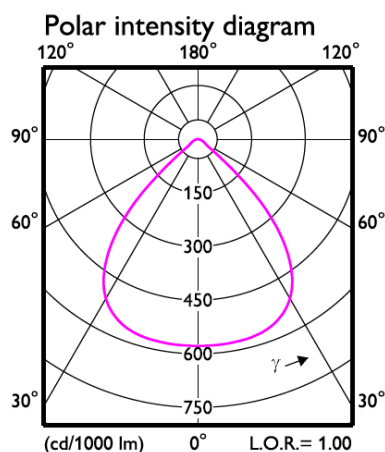

Product Data _ DALI

Types (BY698P G5 PSD)	LED105	LED150	LED200	LED250	LED300
Lumen Output (typ.)	10500lm	15000lm	20000lm	25000lm	30000lm
System Power (typ.)	72W	102W	134W	168W	205W
Tolerance	-10%/+10%				
System Efficacy (typ.)	150lm/W				
CCT (typ.)	4000K / 6500K / 5000K(only CAU)				
CRI	80; 70 (ETO)				
Color consistency	5 SDCM				
IP/IK rating	IP65 / IK08				
Classification	Class I				
Operation Temperature	-30°C to +50°C (Ta35°C)				
Lifetime	75Khrs L70B50 @35°C				
Optics	WB; NB				
UGR (typ.)	UGR 25 (WB); UGR 22 (NB)				
Input Voltage	220-240V, 50/60 Hz				
Power factor	0.95				
Surge projection	4KV/4KV				
THD	<15%				
Flicker (Max. driver ripple)	<3.2%				
Mounting / Installation	Suspension (Hook/Pipe); Surfaced (Bracket)				
	(Hook NOT included in the package for GC version, Default included in the package for Others);				
	Optional: Pipe; Bracket				
Warranty	3 years				
Housing Color	RAL7012				
Diameter (mm)	Φ330	Φ330	Φ330	Φ393	Φ393
Height (mm)	99	99	99	126	126
Weight (KGS)	3.2	3.2	3.2	6.3	6.3
Certification	CCC/CB/EMC/CE/SAA				

Photometry

WB