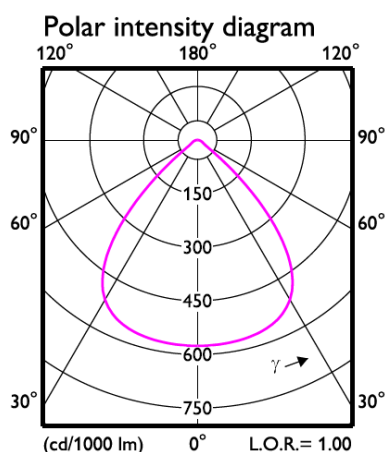

Product Data _ Interact

Types (BY698P G5 Connected)	LED105 (ETO)	LED150	LED200	LED250	LED300
Lumen Output (typ.)	(10500lm)	15000lm	20000lm	25000lm	30000lm
System Power (typ.)	(68W)	98W	133W	166W	203W
Tolerance	-10%/+10%				
System Efficacy (typ.)	150lm/W				
CCT (typ.)	4000K / 6500K / 5000K(only CAU)				
CRI	80				
Color consistency	5 SDCM				
IP/IK rating	IP65 / IK05				
Classification	Class I				
Operation Temperature	-30°C to +50°C (Ta35°C)				
Lifetime	75Khrs L70B50 @35°C				
Optics	WB; NB				
UGR (typ.)	UGR 25 (WB); UGR 22 (NB)				
Input Voltage	220-240V, 50/60 Hz				
Power factor	0.95				
Surge projection	4KV/4KV				
THD	<15%				
Flicker (Max. driver ripple)	<3.2%				
Mounting / Installation	Suspension (Suspension Kit/Pipe Nut); Surfaced (Bracket)				
	(Suspension Kit NOT included in the package for GC version, Default included in the package for Others);				
	Optional: Pipe Nut; Bracket				
Warranty	3 years				
Sensor	SNH210 IA (Integrated)				
Housing Color	RAL7012				
Diameter (mm)	(Φ393)	Φ393	Φ393	Φ393	Φ393
Height (mm)	(99)	99	99	126	126
Weight (KGS)	(5.3)	5.3	5.3	6.6	6.6
Certification	CCC/CB/EMC/CE/SAA/RED				

Photometry

WB