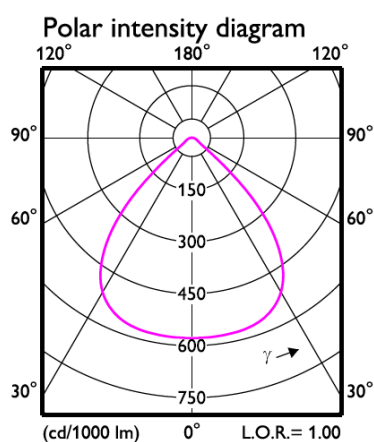

Photometry

WB

NB

Product Data _ DALI

Types (BY698P G5 PSD)	LED105	LED150	LED200	LED250	LED300
Lumen Output (typ.)	10500lm	15000lm	20000lm	25000lm	30000lm
System Power (typ.)	72W	102W	134W	168W	205W
Tolerance	-10%/+10%				
System Efficacy (typ.)	150lm/W				
CCT (typ.)	4000K / 6500K / 5000K(only CAU)				
CRI	80; 70 (ETO)				
Color consistency	5 SDCM				
IP/IK rating	IP65 / IK08				
Classification	Class I				
Operation Temperature	-30°C to +50°C (Ta35°C)				
Lifetime	75Khrs L70B50 @35°C				
Optics	WB; NB				
UGR (typ.)	UGR 25 (WB); UGR 22 (NB)				
Input Voltage	220-240V, 50/60 Hz				
Power factor	0.95				
Surge projection	4KV/4KV				
THD	<15%				
Flicker (Max. driver ripple)	<3.2%				
Mounting / Installation	Suspension (Hook/Pipe); Surfaced (Bracket)				
	(Hook NOT included in the package for GC version, Default included in the package for Others);				
	Optional: Pipe; Bracket				
Warranty	3 years				
Housing Color	RAL7012				
Diameter (mm)	Φ330	Φ330	Φ330	Φ393	Φ393
Height (mm)	99	99	99	126	126
Weight (KGS)	3.2	3.2	3.2	6.3	6.3
Certification	CCC/CB/EMC/CE/SAA				