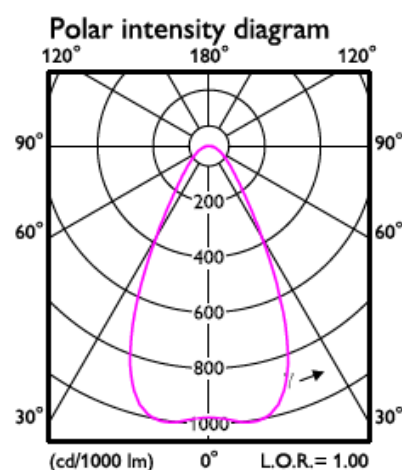

Product Data

Types (BY718P)	LED100	LED150	LED200	LED250	LED300
Lumen Output (typ.)	10000lm	15000lm	20000lm	25000lm	30000lm
System Power – PSU(typ.)	68W	102W	135W	169W	203W
System Power – PSD(typ.)	73W	109W	145W	183W	217W
System efficacy	PSU: Typ. 145lm/W PSD: Typ. 137lm/W				
CCT (typ.)	CW (6500K)/ NW (4000K)				
CRI	> 80				
Color consistency	< 5 SDCM				
IP/IK rating	IP65/ IK08				
Classification	Class I				
Operation Temperature	-30°C to +50°C (Ta35°C)				
Lifetime (hrs)	75,000 hrs (Calculated L70B50) @35°C				
Optics	WB; NB				
Input Voltage	220-240V, 50/60 Hz				
Power factor	0.95				
THD	<15%				
Mounting / Installation	Hook (included in the box); Optional: Pipe; Bracket				
Housing	Aluminum die-casting				
Diameter (mm)	Φ385	Φ415	Φ450	Φ510	
Height (mm)	PSU: H95 PSD: H415	PSU: H90 PSD: H445	PSU: H95 PSD: H445	PSU: H90 PSD: H464	
Weight	PSU: 3.3KGS PSD: 6KGS	PSU: 4.3KGS PSD: 7KGS	PSU: 4.7KGS PSD: 7.7KGS	PSU: 5.8KGS PSD: 10KGS	
Certificate	CCC/CB/EMC/CE/SAA/LM79				

Photometry

WB

NB