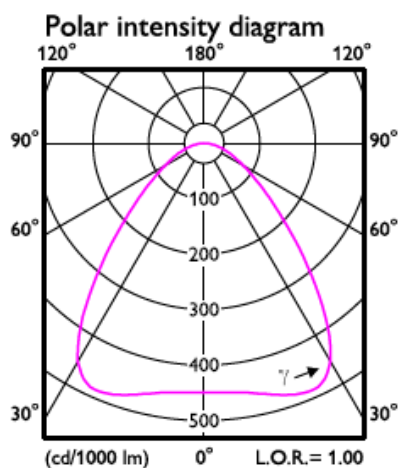

Product Data

Types (BY718P)	LED100	LED150	LED200	LED250	LED300
Lumen Output (typ.)	10000lm	15000lm	20000lm	25000lm	30000lm
System Power – PSU(typ.)	68W	102W	135W	169W	203W
System Power – PSD(typ.)	73W	109W	145W	183W	217W
System efficacy	PSU: Typ. 145lm/W PSD: Typ. 137lm/W				
CCT (typ.)	CW (6500K)/ NW (4000K)				
CRI	> 80				
Color consistency	< 5 SDCM				
IP/IK rating	IP65/ IK08				
Classification	Class I				
Operation Temperature	-30°C to +50°C (Ta35°C)				
Lifetime (hrs)	75,000 hrs (Calculated L70B50) @35°C				
Optics	WB; NB				
Input Voltage	220-240V, 50/60 Hz				
Power factor	0.95				
THD	<15%				
Mounting / Installation	Hook (included in the box); Optional: Pipe; Bracket				
Housing	Aluminum die-casting				
Diameter (mm)	Φ385	Φ415	Φ450	Φ510	
Height (mm)	PSU: H95 PSD: H415	PSU: H90 PSD: H445	PSU: H95 PSD: H445	PSU: H90 PSD: H464	
Weight	PSU: 3.3KGS PSD: 6KGS	PSU: 4.3KGS PSD: 7KGS	PSU: 4.7KGS PSD: 7.7KGS	PSU: 5.8KGS PSD: 10KGS	
Certificate	CCC/CB/EMC/CE/SAA/LM79				

Photometry

WB